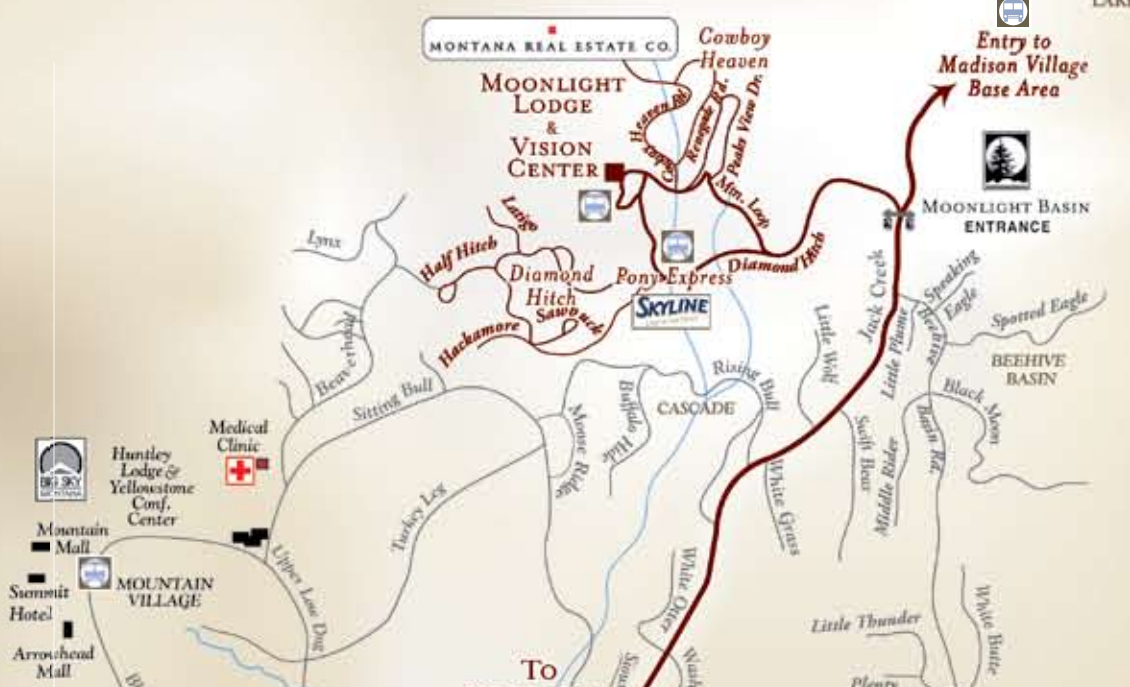

VICINITY MAP

LEGEND

- MONTANA REAL ESTATE COMPANY
- SKYLINE BUS SERVICE
SEE SITE FOR DETAILS
(www.skylinebus.com)
OR CALL 406.995.6287
- SHUTTLE STOP
- FIRE STATION
- MEDICAL CLINIC

Come explore a Montana resort community committed to conservation and restoration of the land we cherish.

You'll experience naturally enriched mountain living a stone's throw from Yellowstone National Park.

MOONLIGHT  BASIN
MOONLIGHTBASIN.COM