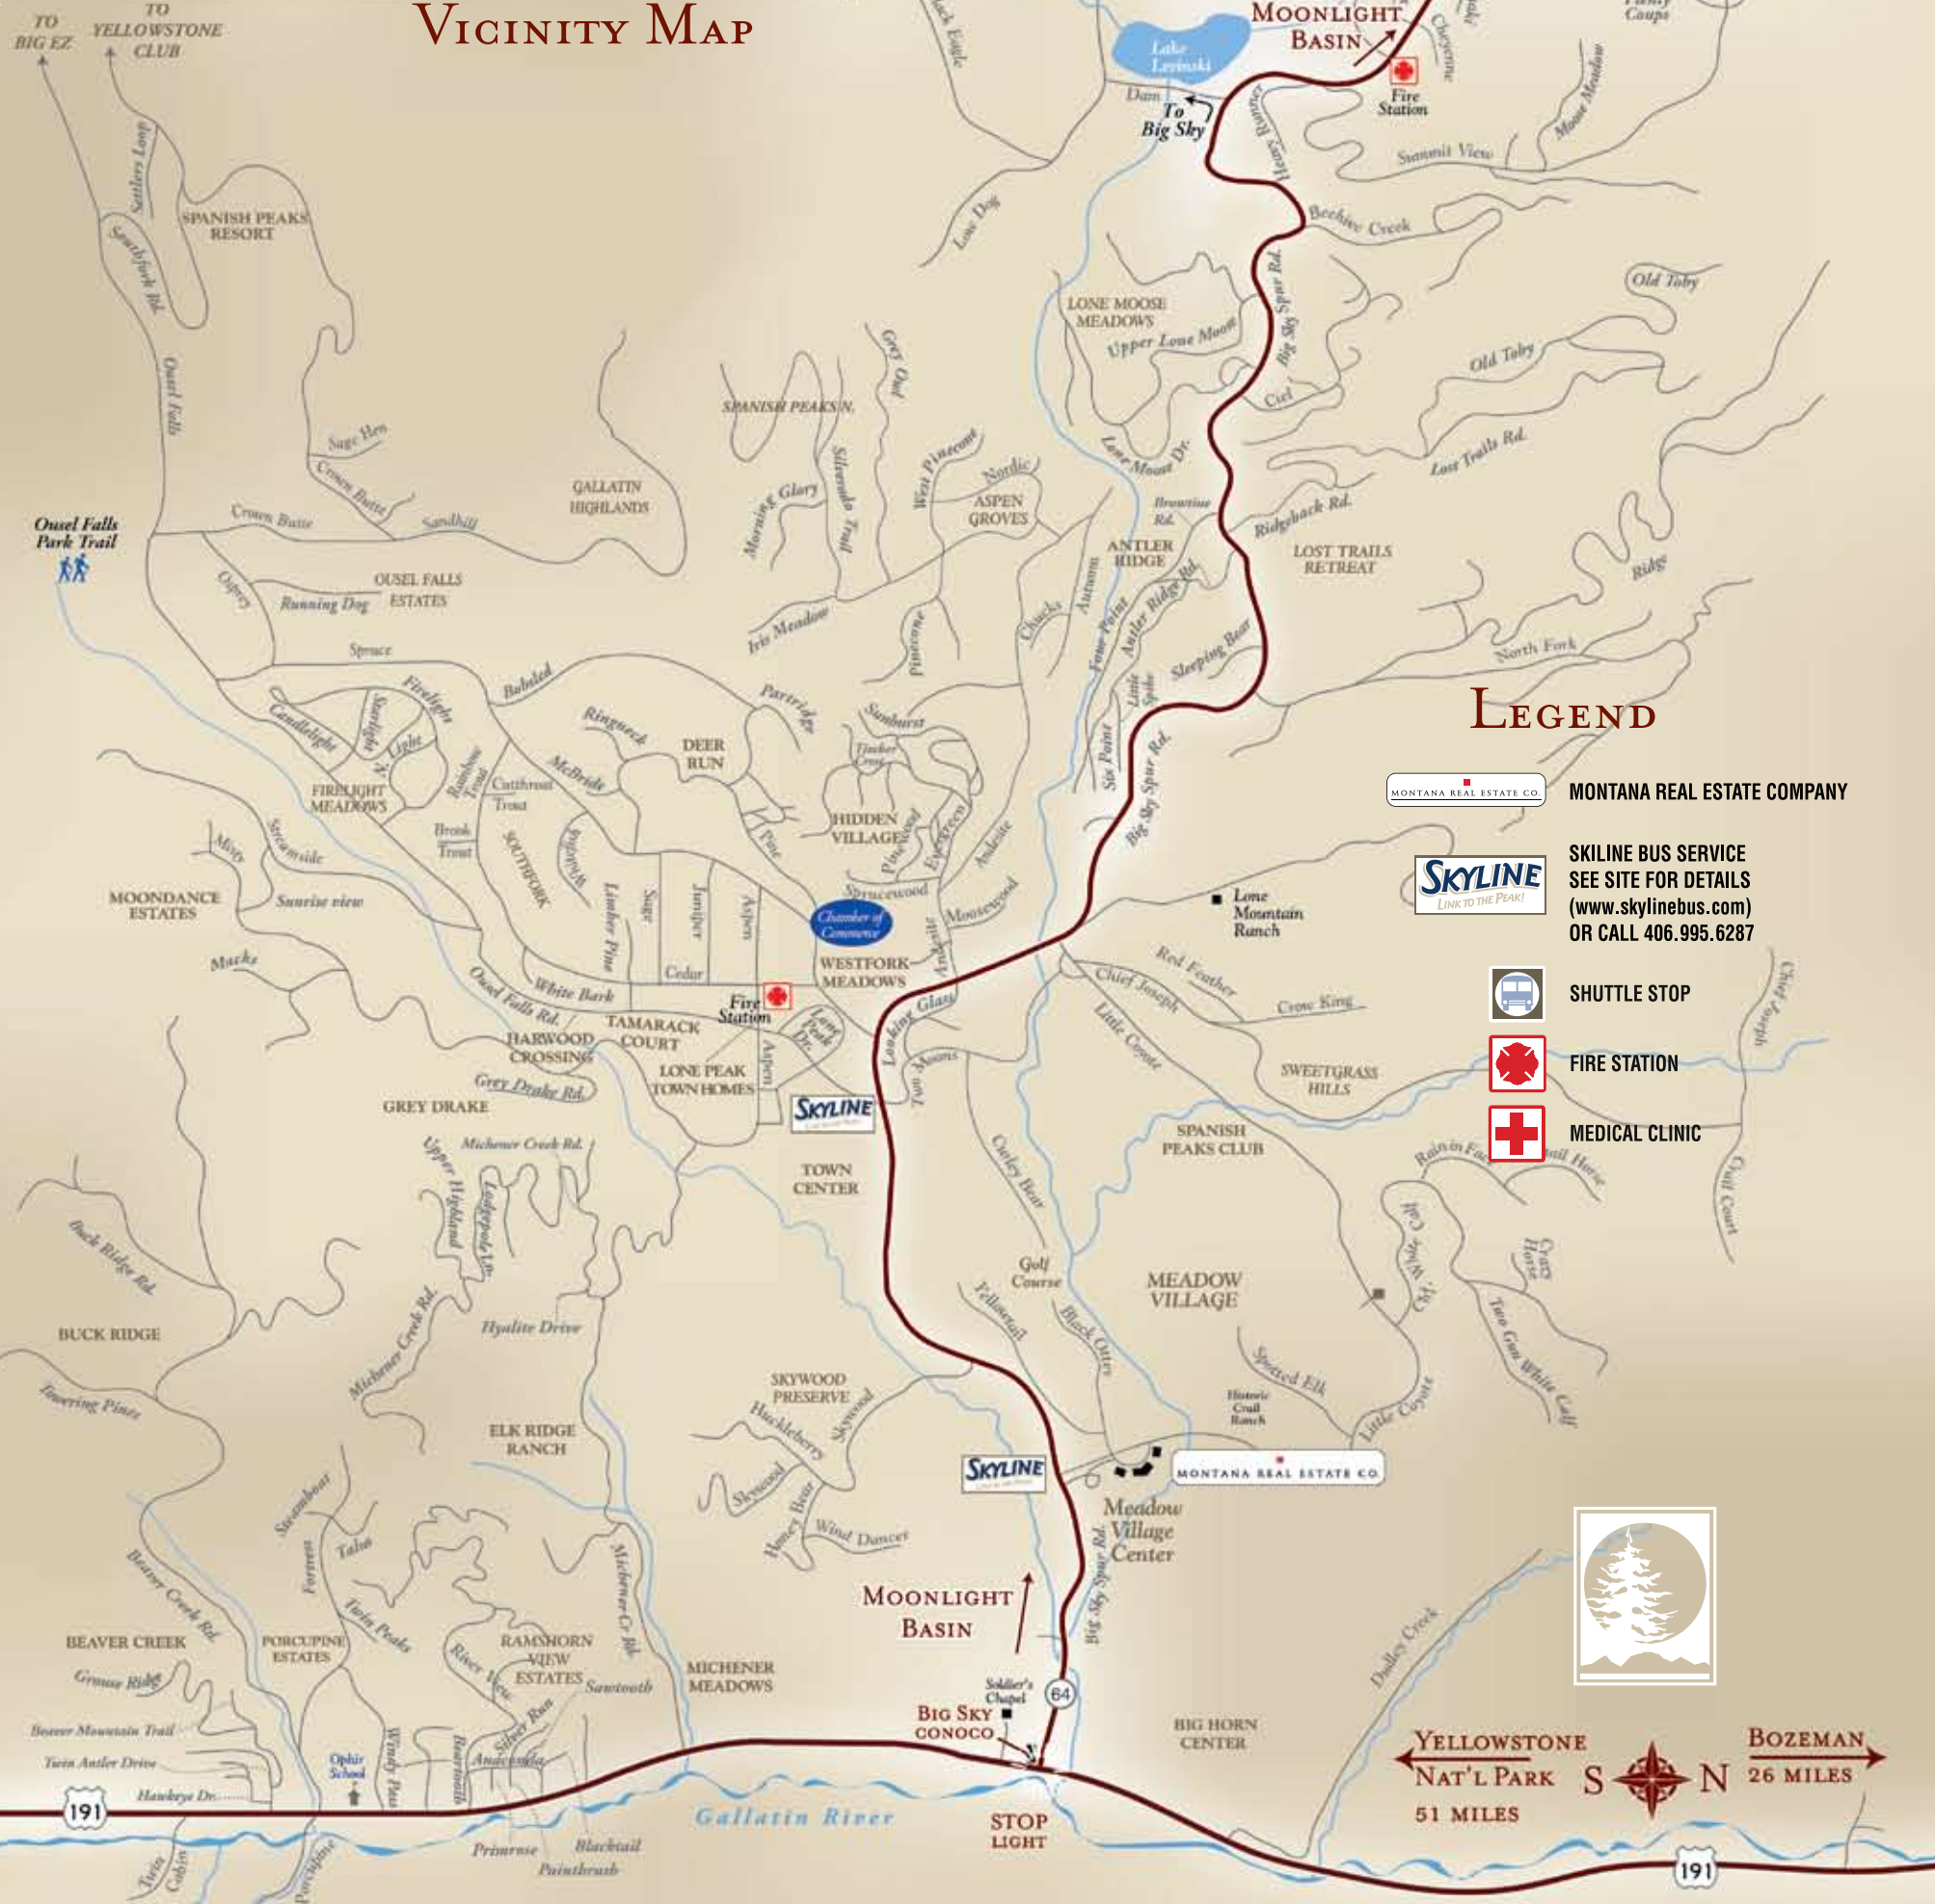

VICINITY MAP

LEGEND

- MONTANA REAL ESTATE COMPANY
- SKYLINE BUS SERVICE
SEE SITE FOR DETAILS
(www.skylinebus.com)
OR CALL 406.995.6287
- SHUTTLE STOP
- FIRE STATION
- MEDICAL CLINIC

Come explore a Montana resort community committed to conservation and restoration of the land we cherish.

You'll experience naturally enriched mountain living a stone's throw from Yellowstone National Park.

MOONLIGHT  BASIN
MOONLIGHTBASIN.COM