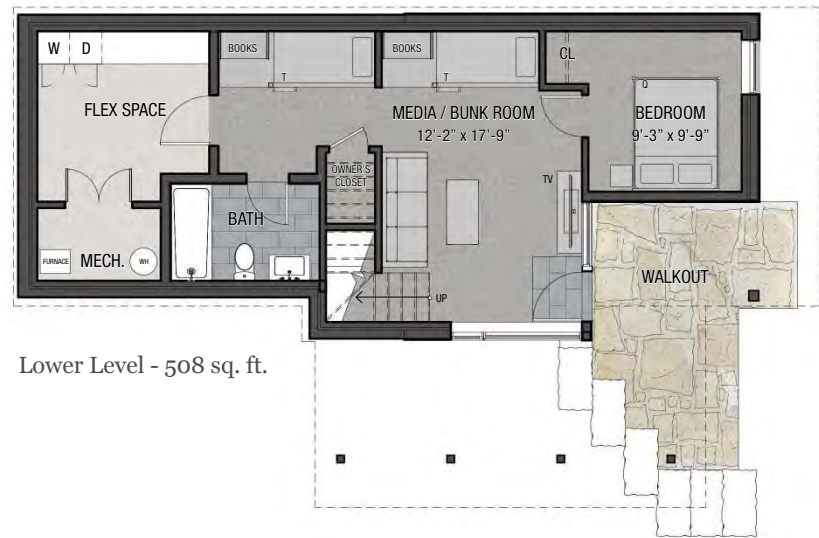

Upper Level - 881 sq. ft.

Lake Cabin 2

.....

2 Bedroom

2.5 Bath

1,389 sq. ft.

Lower Level - 508 sq. ft.